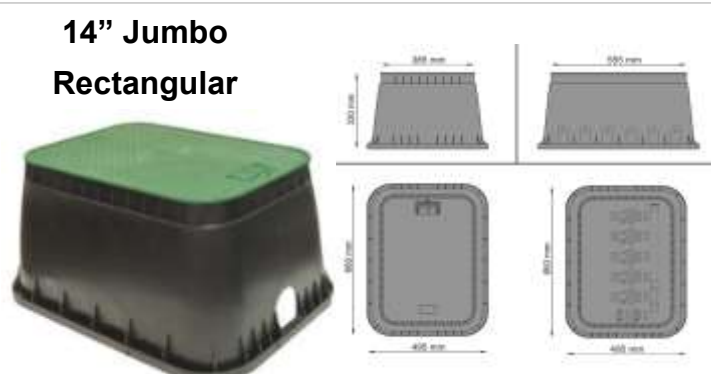

6" Mini Round

10" Large Round

12" Standard Rectangular

14" Jumbo Rectangular

14" Super Jumbo Rectangular **NEW**

- The valve boxes are opened by simply lifting and pulling a discreet handle embedded in the lid.
- Each valve box has an anti-vandal bolt for additional security.
- A specially designed model bracket inside the box allows easy and tidy wire installation to fit Rain's battery controller.
- Body: Polypropylene polymer

Epsilon Series PN16

No. **332C**
Elbow Female for Pop-Up

Code	Size	Bag	Box
332C02501	25 x ½" x 25	15	195 L
332C03201	32 x ½" x 32	10	100 L
332C03202	32 x ¾" x 32	10	100 L

Epsilon Series PN16

No. **332D**
Wall Elbow Female