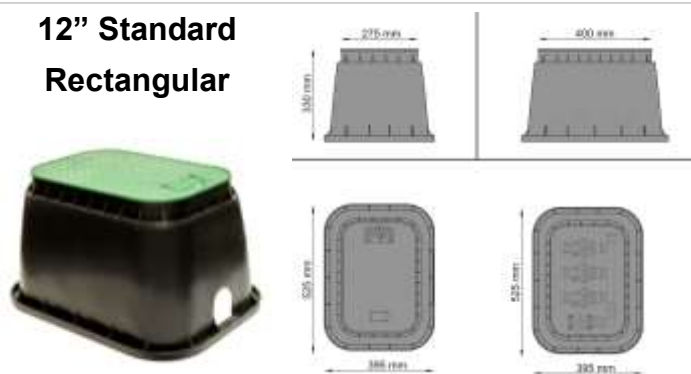

Valve Boxes

No. **212** **Valve Boxes Green with Green Lid**

Code	Size	Bag	Box
• 212000004G	6" - Mini (Round)		792
• 212000001G	10" - Large (Round)		441
• 212000002G	12" - Standard		162
• 212000003G	14" - Jumbo		72
• 212000007G	20" - Super Jumbo		96

6" Mini Round

10" Large Round

12" Standard Rectangular

14" Jumbo Rectangular

14" Super Jumbo Rectangular **NEW**

- The valve boxes are opened by simply lifting and pulling a discreet handle embedded in the lid.
- Each valve box has an anti-vandal bolt for additional security.
- A specially designed model bracket inside the box allows easy and tidy wire installation to fit Rain's battery controller.
- Body: Polypropylene polymer