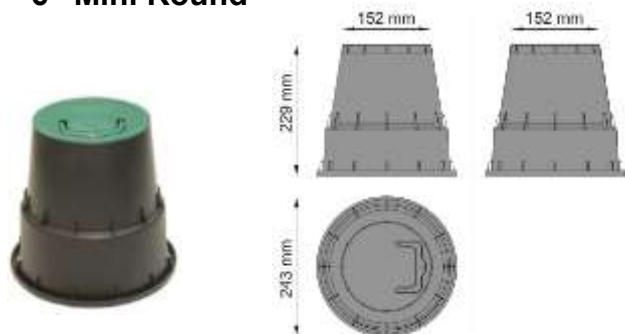

Code	Size	Bag	Box
528003303	1"		50

Swivel Fittings

No. **527** **Cross Swivel F x F x F x F**

Code	Size	Bag	Box
527003303	1"		50

Valve Boxes

No. **212** **Valve Boxes Black with Green Lid**

Code	Size	Bag	Box
• 212000004	6" - Mini (Round)		792
• 212000001	10" - Large (Round)		441
• 212000002	12" - Standard		162
• 212000003	14" - Jumbo		72
• 212000007	20" - Super Jumbo		96

6" Mini Round

10" Large Round

12" Standard Rectangular

14" Jumbo Rectangular

14" Super Jumbo Rectangular **NEW**

- The valve boxes are opened by simply lifting and pulling a discreet handle embedded in the lid.
- Each valve box has an anti-vandal bolt for additional security.
- A specially designed model bracket inside the box allows easy and tidy wire installation to fit Rain's battery controller.
- Body: Polypropylene polymer