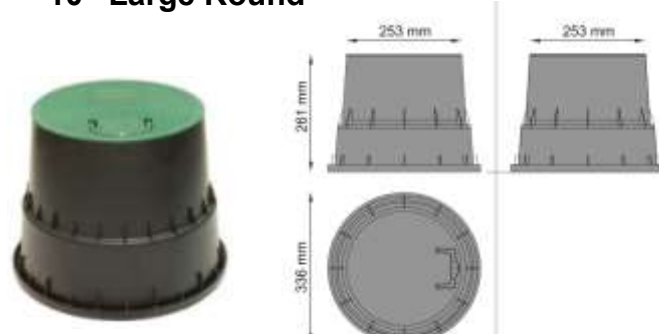

6" Mini Round

10" Large Round

12" Standard Rectangular

14" Jumbo Rectangular

14" Super Jumbo Rectangular **NEW**

- The valve boxes are opened by simply lifting and pulling a discreet handle embedded in the lid.
- Each valve box has an anti-vandal bolt for additional security.
- A specially designed model bracket inside the box allows easy and tidy wire installation to fit Rain's battery controller.
- Body: Polypropylene polymer