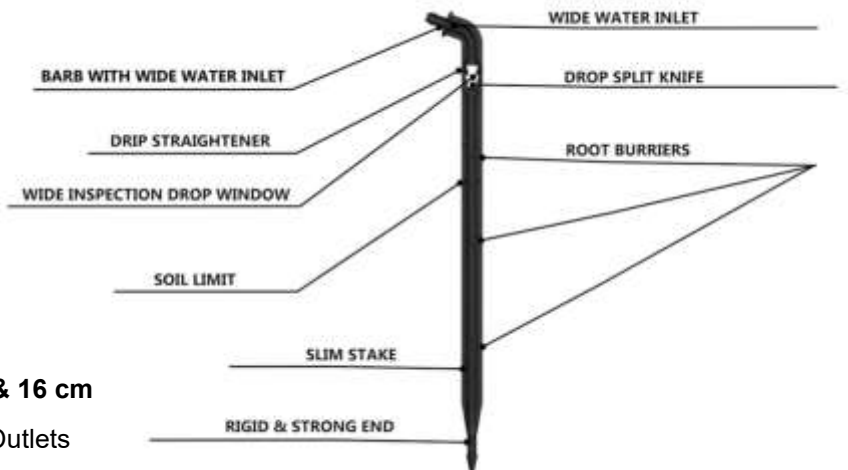

Drop Guide Stakes

Available in different Lengths: **8 – 12 & 16 cm**

Recommended for using with Single Outlets