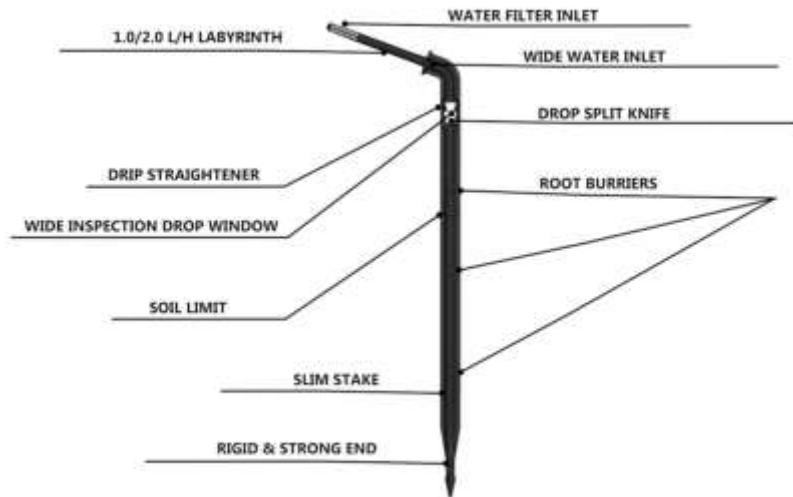

No. **182**
 Stakes for Micro-Irrigation
Dripping Stake

Code	Size	Bag	Box
o 182DSSB00	Short (8 cm)	10.000	
o 182DSMB00	Medium (12 cm)	10.000	
o 182DSL00	Long (16 cm)	10.000	

Labyrinth Stakes

Available with two Flow Rates: 1 & 2 LPH

Available in different Lengths: **8 – 12 & 16 cm**

Recommended for using:

As Independent Dripper

In Combination with button Drippers to maintain Constant Flow Rate in multiple Outlets

Drop Guide Stakes

Available in different Lengths: **8 – 12 & 16 cm**

- Cylindrical labyrinth with wide water passages. Color distinction for different flow rates
- Chemical-resistant silicon diaphragm
- Emitter cover with color distinction for Drain and Non-Drain function