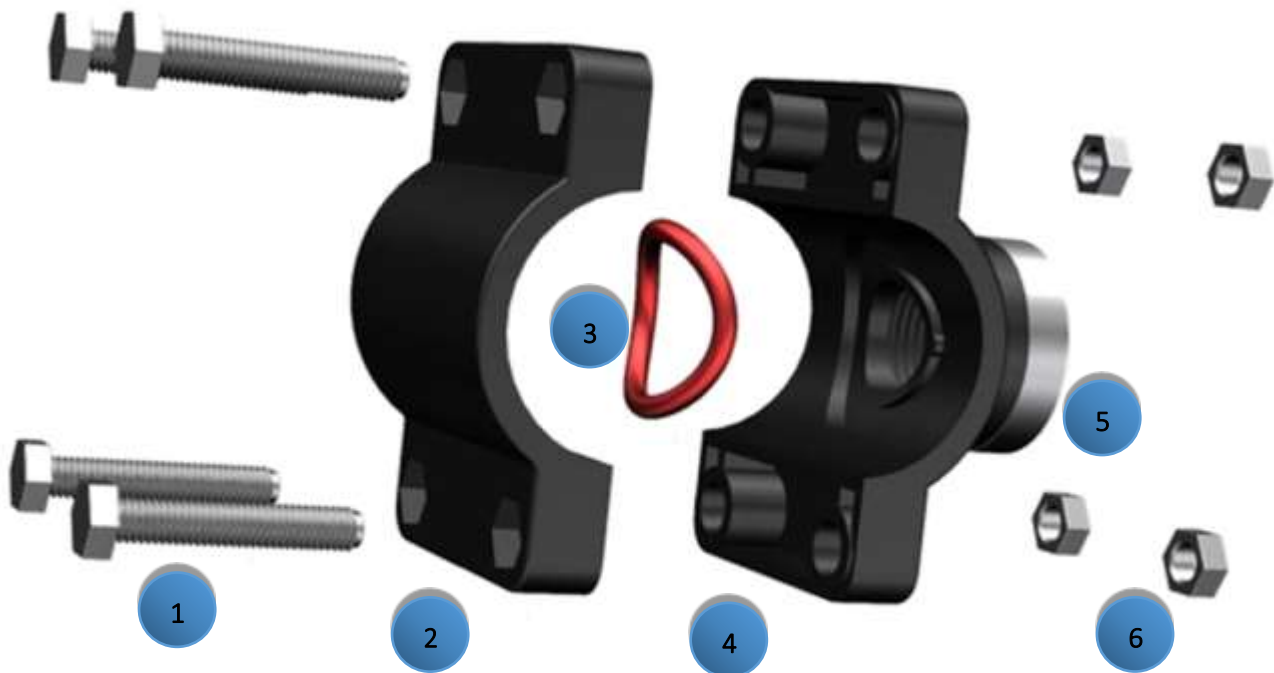

Materials & Components

(1) **BOLTS** – Constitute a fundamental part of the saddle in order to enhance restraint performance. The bolts meet the standard of ISO4018 & DIN933

(2) & (4) **BODY** – Major and most important component of the fitting system. It can be shaped in several dimensions and configurations to satisfy the requirements and arrangements of fluids direction. It has a snagging arrangement internally to position the O-ring and insert, ensuring leak-free tightness when assembled with a pipe. A male trapezoidal thread is used externally to join the body with the nut. The body is made with black high performance polypropylene copolymer PP-B.

(3) **O-RING** – Ensures leak tightness between the fitting system and the inserted pipe. It is made by food safe nitrile rubber (NBR 70) to withstand high service temperature, excellent compression set, tear, and abrasion resistance.

(5) **REINFORCING RING** – Made from stainless or galvanized steel, suitable for female threaded type compression fittings and saddles. Enable high strength and pressure resistance especially on large diameters and threads where the above factors are particularly critical.

(6) **METAL HEX NUTS** – Made from stainless or galvanized steel, available in several diameters and thicknesses for the optimum fit on each size of saddle.