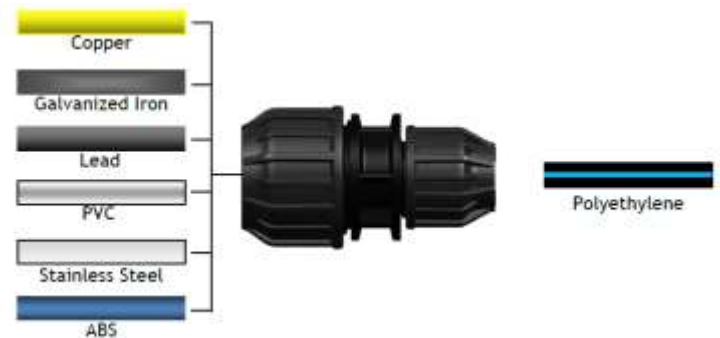

Special Fittings Metric

No.
321D

Coupling Global Transition

Code	Size	Packing (pcs)		Note
	mm-mm x mm	Box	Bag	
321D 022 20	15-22 x 20	80		S
321D 022 25	15-22 x 25	80		S
321D 027 25	20-27 x 25	70		S
321D 027 32	20-27 x 32	60		S
321D 034 25	27-34 x 25	60		S
321D 034 32	27-34 x 32	55		S